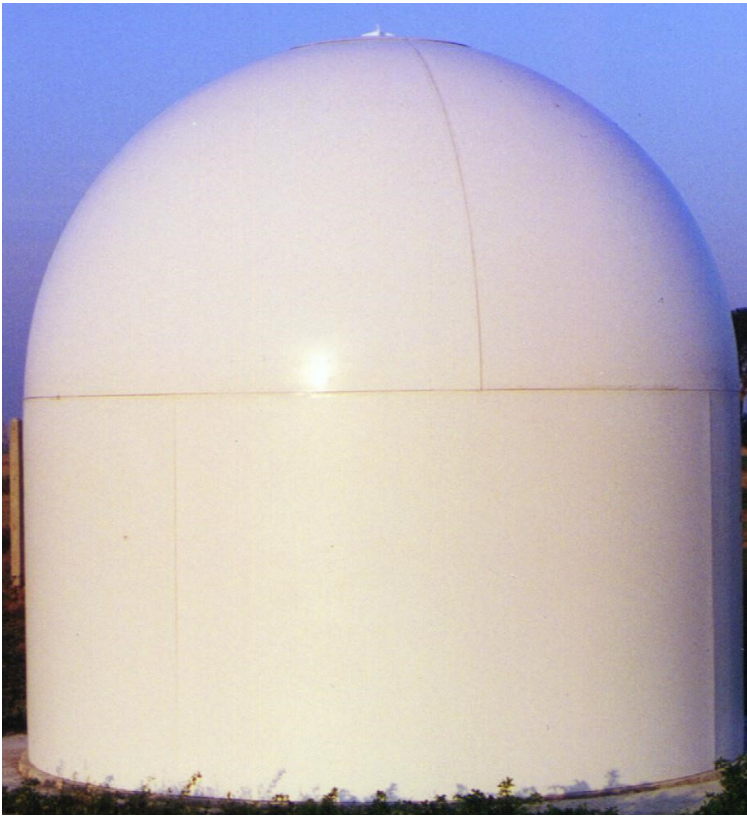

4m Radome Without door NE7500-0

Specifications

Radome Specifications	
Diametre	4m04
Height	4m10
Weight	350 kg
Composition	Epoxy resin and glass fiber
Protection	Anti UV Gelcoat (White RAL9010)
Wind resistance	200 km/h