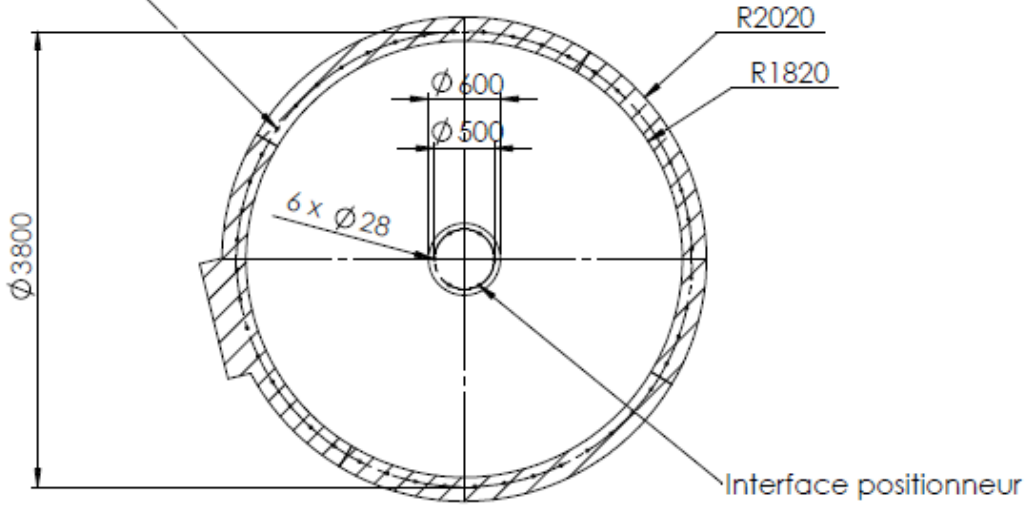

# 4m Radome With door NE7500-B

### Specifications

Radome Specifications	
Diametre	4m04
Height	4m10
Weight	400 kg
Composition	Epoxy resin and glass fiber
Protection	Anti UV Gelcoat (White RAL9010)
Wind resistance	200 km/h

48 x  $\phi 28$   
équidistants