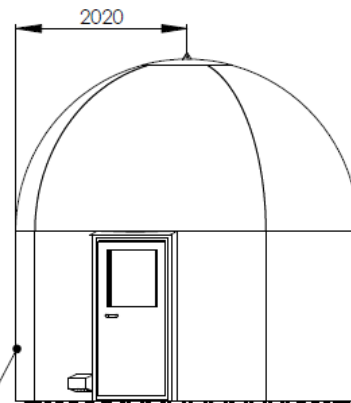

PARTIE SPHERIQUE