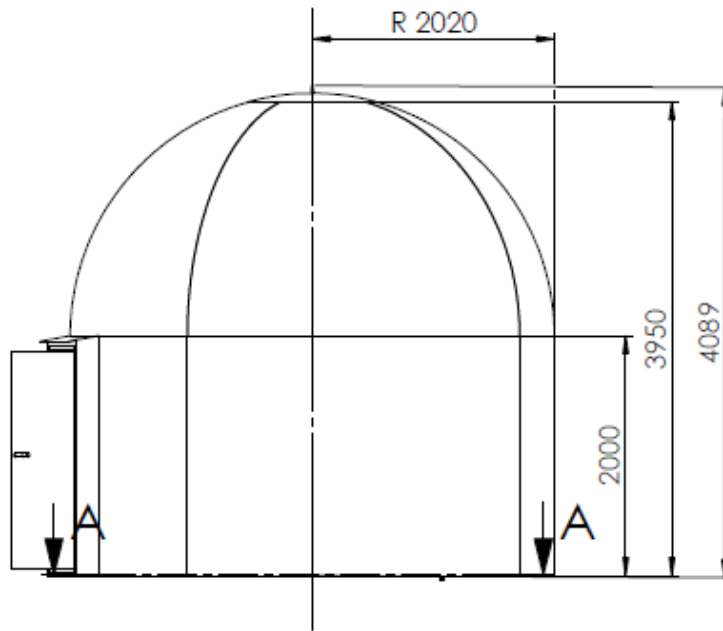

# 4m Radome With door NE7500-B

### Specifications

Radome Specifications	
Diametre	4m04
Height	4m10
Weight	400 kg
Composition	Epoxy resin and glass fiber
Protection	Anti UV Gelcoat (White RAL9010)
Wind resistance	200 km/h

48 x  $\phi 28$   
équidistants