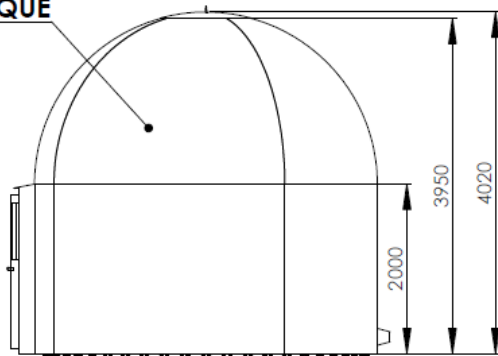

PARTIE SPHERIQUE