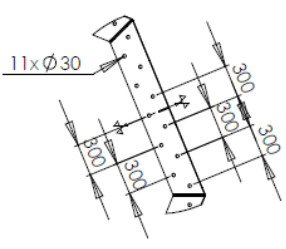

5m50 Radome With door NE7501-B

Specifications

Radome Specifications	
Diametre	5m90
Height	5m75
Weight	1300 kg
Composition	Epoxy resin and glass fiber
Protection	Anti UV Gelcoat (White RAL9010)
Wind resistance	200 km/h