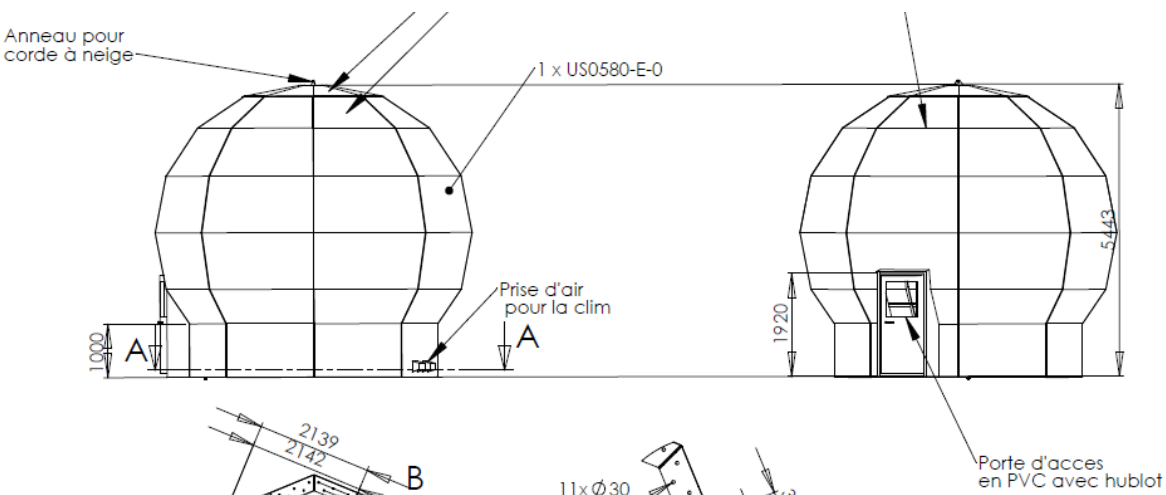

5m50 Radome With door NE7501-B

Specifications

Radome Specifications	
Diametre	5m90
Height	5m75
Weight	1300 kg
Composition	Epoxy resin and glass fiber
Protection	Anti UV Gelcoat (White RAL9010)
Wind resistance	200 km/h