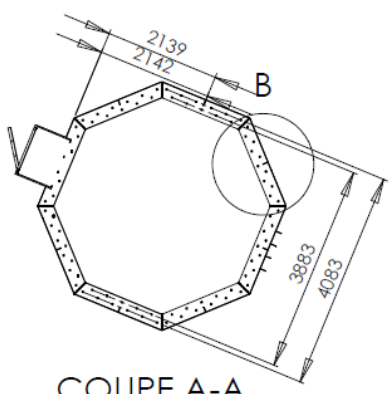

5m50 Radome With door NE7501-B

Specifications

Radome Specifications	
Diametre	5m90
Height	5m75
Weight	1300 kg
Composition	Epoxy resin and glass fiber
Protection	Anti UV Gelcoat (White RAL9010)
Wind resistance	200 km/h