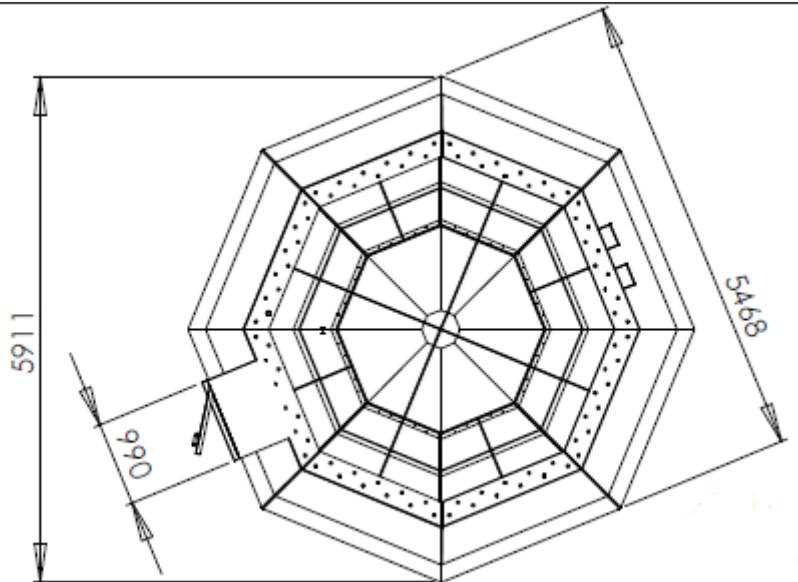

5m50 Radome With door NE7501-B

Specifications

Radome Specifications	
Diametre	5m90
Height	5m75
Weight	1300 kg
Composition	Epoxy resin and glass fiber
Protection	Anti UV Gelcoat (White RAL9010)
Wind resistance	200 km/h