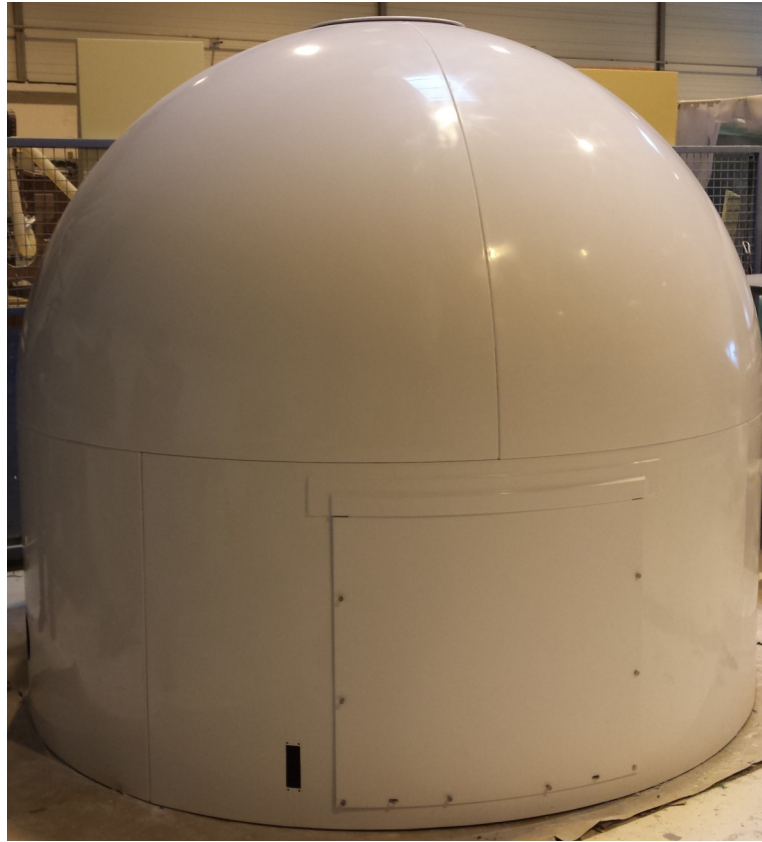

2m60 Radome With trapdoor NE7503

Specifications

| Radome Specifications | |
|-----------------------|---------------------------------|
| Diametre | 2m60 |
| Height | 2m30 |
| Weight | 150 kg |
| Composition | Epoxy resin and glass fiber |
| Protection | Anti UV Gelcoat (White RAL9010) |
| Wind resistance | 200 km/h |