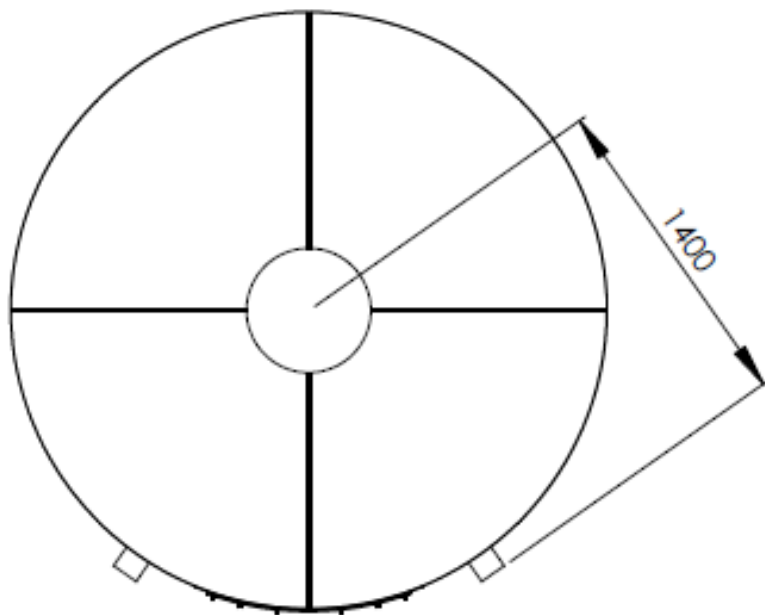

2m60 Radome With trapdoor NE7503

Specifications

| Radome Specifications | |
|-----------------------|---------------------------------|
| Diametre | 2m60 |
| Height | 2m30 |
| Weight | 150 kg |
| Composition | Epoxy resin and glass fiber |
| Protection | Anti UV Gelcoat (White RAL9010) |
| Wind resistance | 200 km/h |