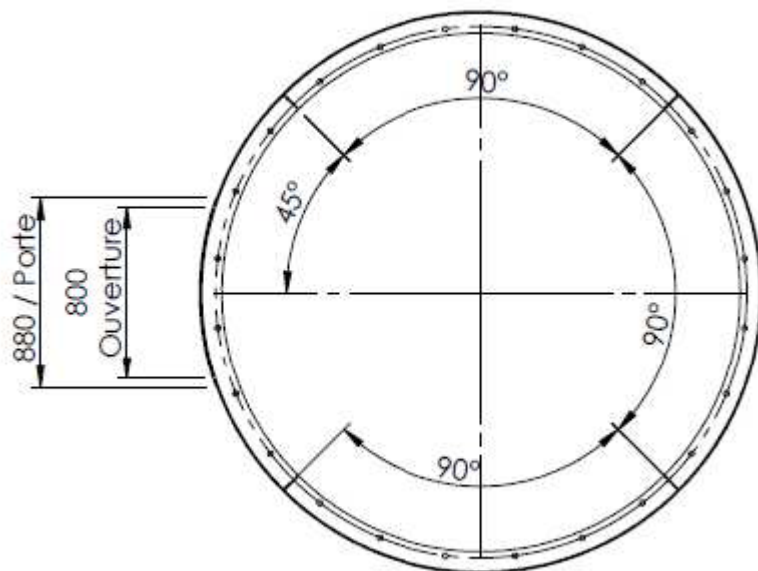

2m60 Radome With trapdoor NE7503

Specifications

| Radome Specifications | |
|-----------------------|---------------------------------|
| Diametre | 2m60 |
| Height | 2m30 |
| Weight | 150 kg |
| Composition | Epoxy resin and glass fiber |
| Protection | Anti UV Gelcoat (White RAL9010) |
| Wind resistance | 200 km/h |