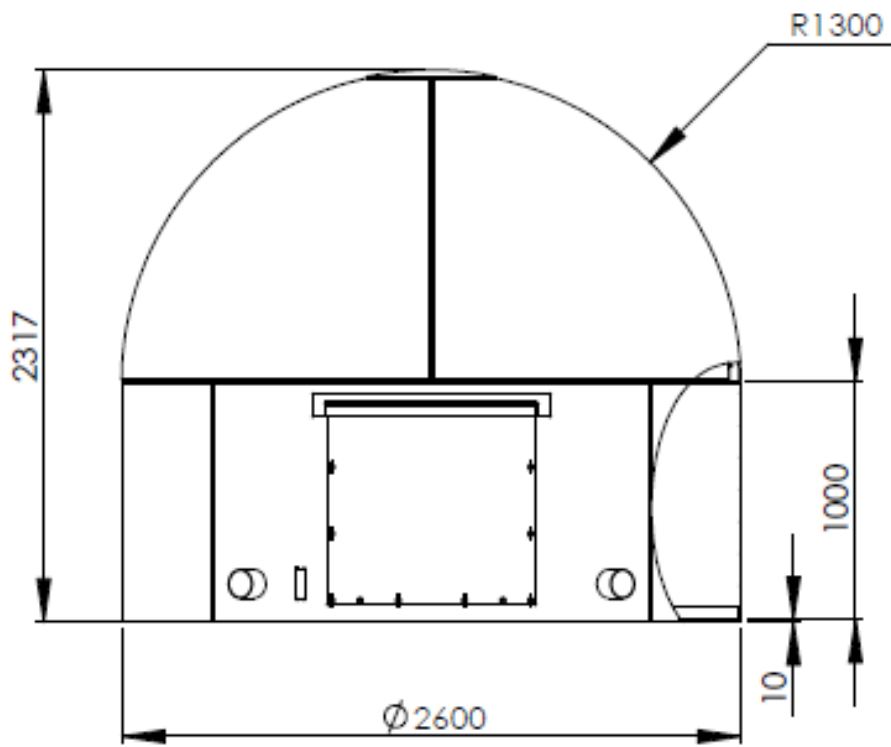

2m60 Radome With trapdoor NE7503

Specifications

| Radome Specifications | |
|-----------------------|---------------------------------|
| Diametre | 2m60 |
| Height | 2m30 |
| Weight | 150 kg |
| Composition | Epoxy resin and glass fiber |
| Protection | Anti UV Gelcoat (White RAL9010) |
| Wind resistance | 200 km/h |