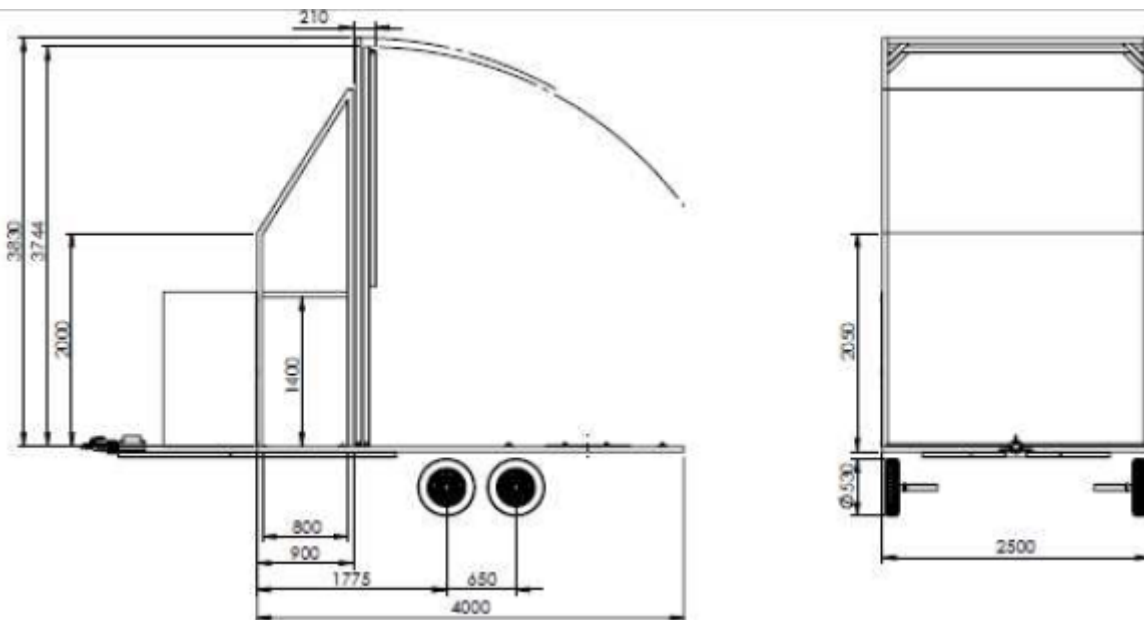

Operating configuration

HYPTRA

7 Rue de Basly
14400 Tailleville

Téléphone : 02 50 30 80 14
Email: Hyptra@hyptra.com