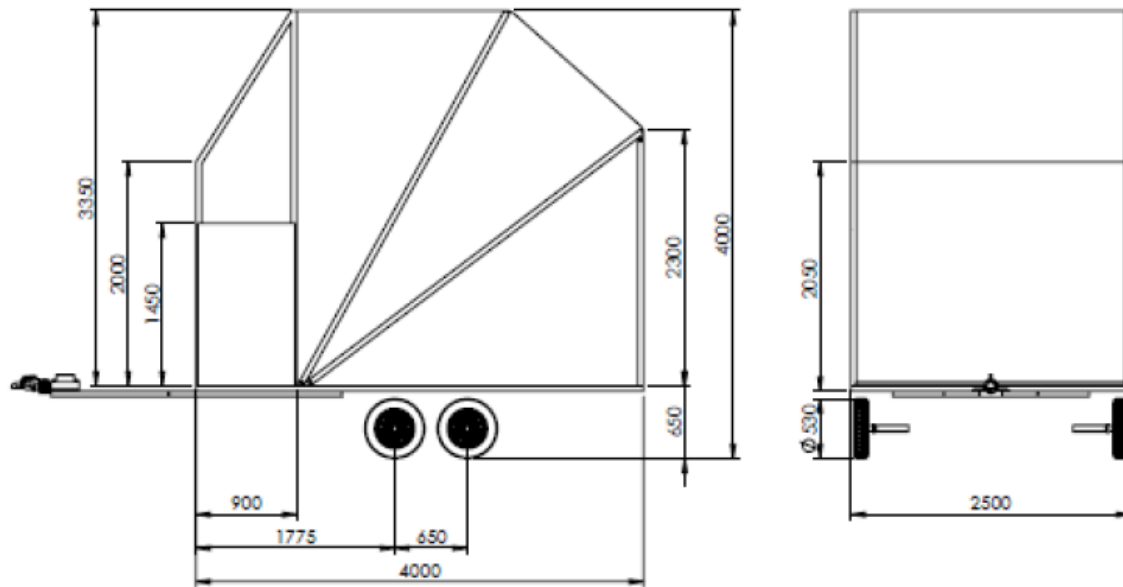

Transport configuration