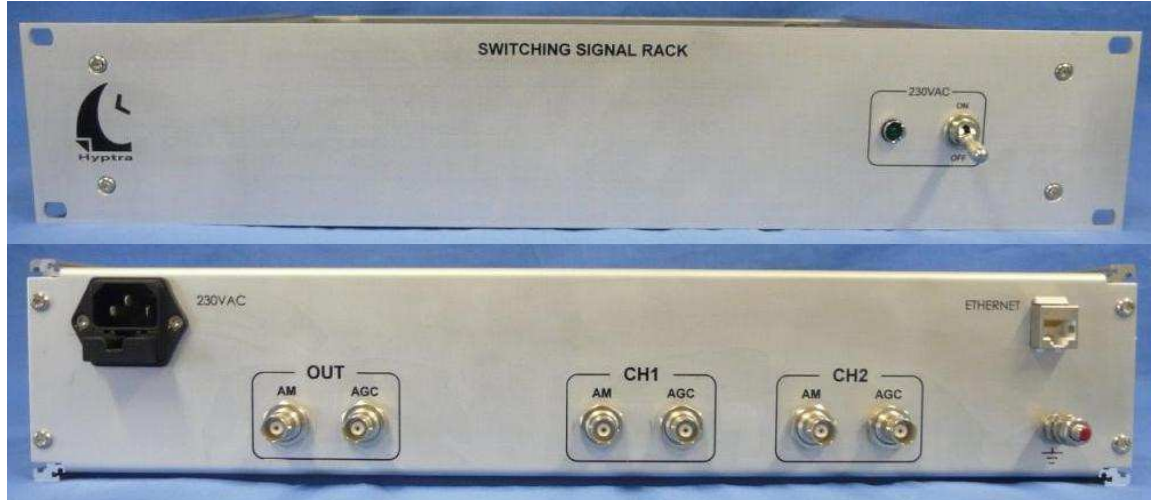

# Best AM/AGC Switching drawer NE9040-0

2 channels/1 input/2 outputs

## Specifications

Specification	
Frequency	2200-2450 MHz
Number of channel	2 (RHCP & LHCP)
Number of input per channel	2 (AM & AGC)
Number of output	2 (AM et AGC)
Protocol	Ethernet
Power supply	230 VAC 50 Hz
Consumption	200mA max
Dimensions	Rack 19" / 2U / 280mm
Weight	< 5kg
Connector	BNC female
Temperature	-10°C à +40°C
Bitrate	10 Mbits/s